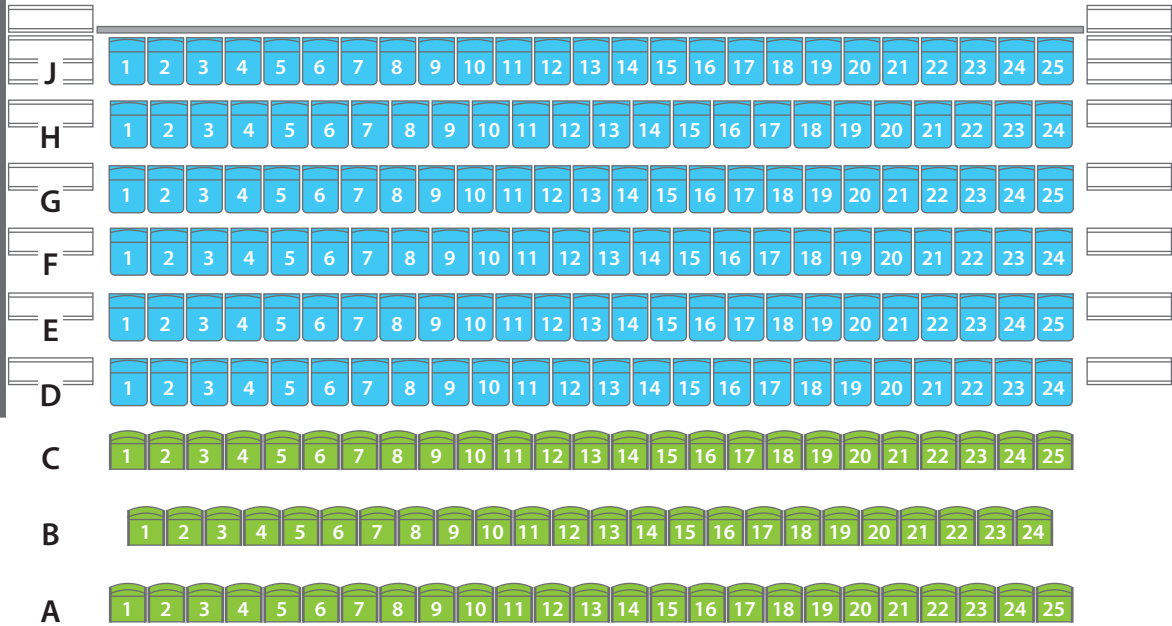

# Theatre - Front Section + Loose Seating - 221 Seats

Area curtained off

Performance Space