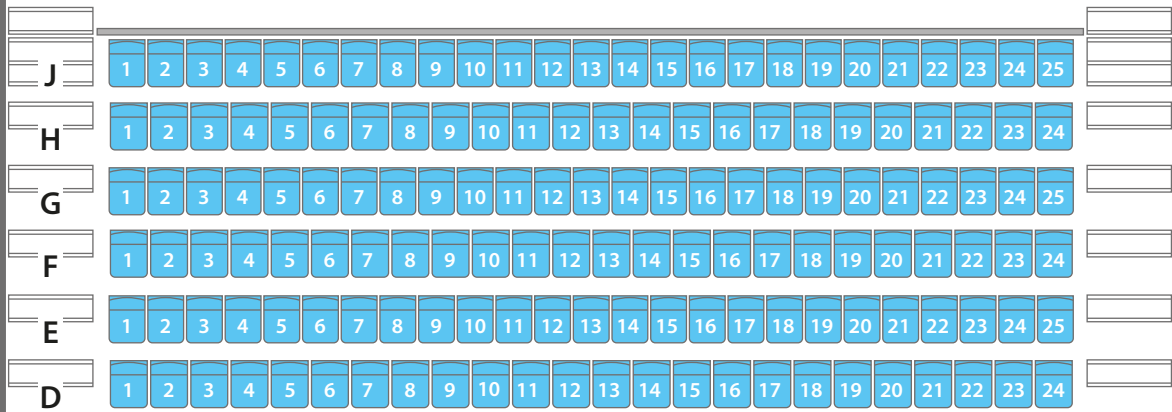

Theatre - Front Section + Loose Seating - 221 Seats

Area curtained off

Performance Space